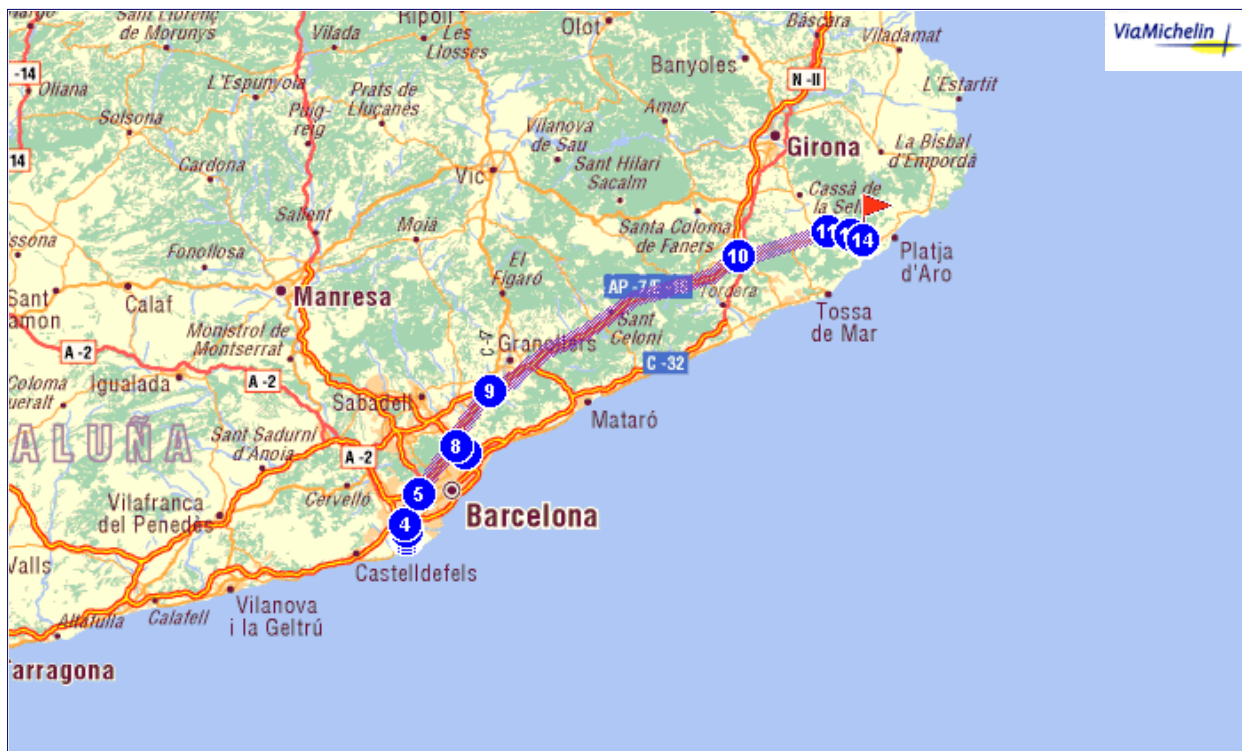

Your route maps: Aeroport de El Prat-Barcelona — Santa Cristina d'Aro

Print Close

Display: Complete route plan | Departure | < Previous | Next > | Destination

© Michelin 2005 © Tele Atlas

Everywhere in Europe*